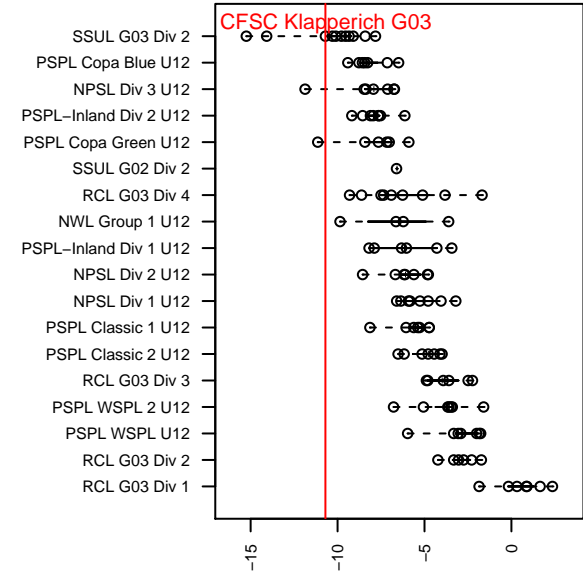

**attack and defense rating
relative to others at age
and all opponents in last 13 months**